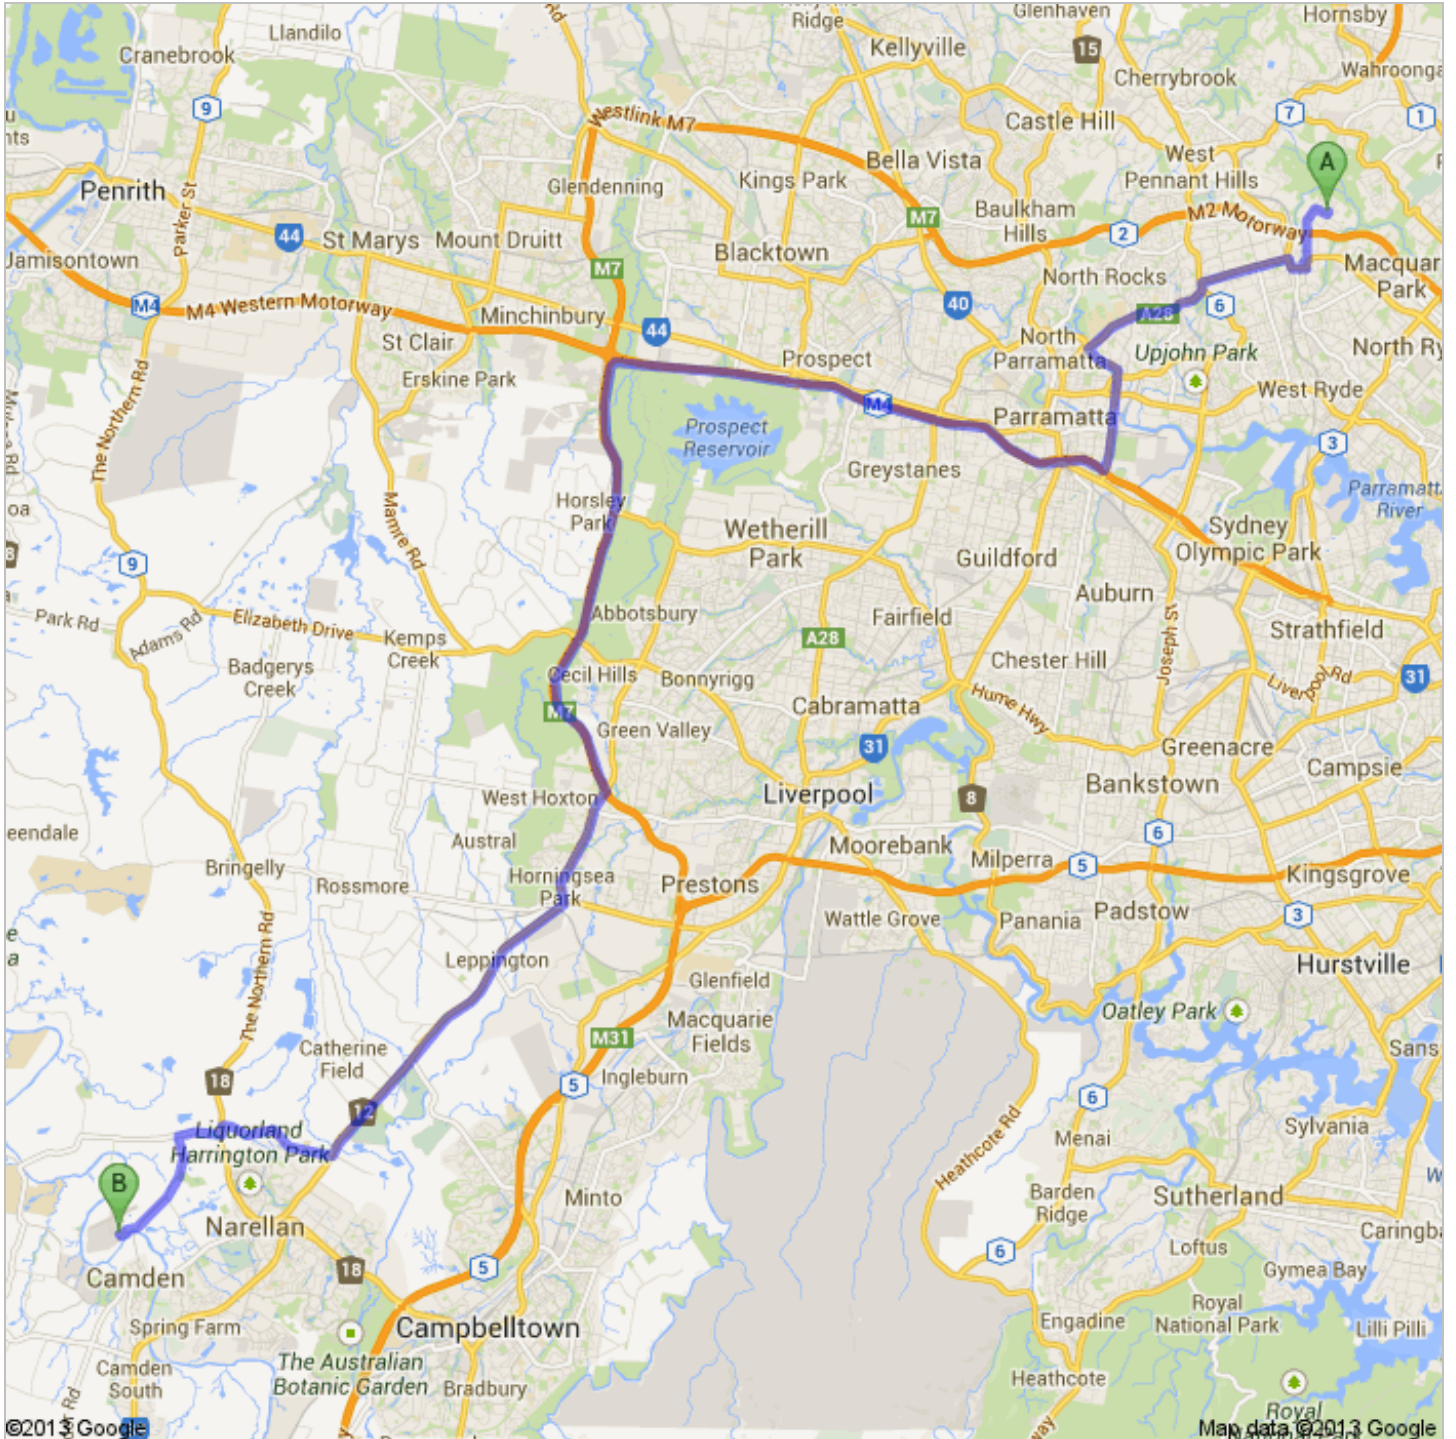

## Directions to Camden Airport

Camden NSW 2570

**69.4 km** – about **1 hour 7 mins**

Off Macquarie Grove Road, Camden

8 Jacobs Close, North Epping NSW 2121

1. Head **south-west** on **Jacobs Cl** towards **Malton Rd** go 91 m  
total 91 m
2. Turn right onto **Malton Rd** go 400 m  
About 46 secs total 500 m
3. Turn left onto **Norfolk Rd** go 1.7 km  
Go through 1 roundabout total 2.2 km  
About 3 mins
4. Turn right onto **Pembroke St** go 92 m  
total 2.3 km
5. At the roundabout, take the **1st** exit onto **Essex St** go 230 m  
total 2.5 km
6. Turn right onto **Epping Rd** go 450 m  
About 1 min total 3.0 km
7. Continue onto **Beecroft Rd** go 350 m  
total 3.3 km
8. Turn left onto **Carlingford Rd** go 2.8 km  
About 4 mins total 6.1 km
9. Turn left onto **Cumberland Hwy/Pennant Hills Rd/Metroad 6** go 160 m  
total 6.3 km
10. Slight right onto **Cumberland Hwy/Pennant Hills Rd/A28/Metroad 6** go 4.2 km  
Continue to follow Cumberland Hwy/Pennant Hills Rd/A28 total 10.5 km  
About 5 mins
11. Slight left to merge onto **James Ruse Drive/State Route 40** towards **Granville/Sydney** go 3.8 km  
Continue to follow James Ruse Drive total 14.3 km  
About 4 mins
12. Take the ramp to **Metroad M4/Blacktown/BLUE MOUNTAINS** go 1.1 km  
About 54 secs total 15.4 km
13. Merge onto **M4 Western Motorway/M4** go 14.4 km  
About 10 mins total 29.8 km
14. Take the exit onto **Westlink M7/M7** towards **Liverpool/Canberra/Motorway** go 14.8 km  
Toll road total 44.6 km  
About 9 mins
15. Take exit **Cowpasture Road** towards **Hoxton Park/Bringelly** go 550 m  
Toll road total 45.2 km
16. Merge onto **Cowpasture Rd** go 3.8 km  
About 5 mins total 49.0 km
17. Slight right onto **Cowpasture Road Deviation** go 240 m  
total 49.2 km
18. Continue onto **State Route 89** go 10.6 km  
About 10 mins total 59.8 km
19. Turn right onto **Oran Park Drive** go 2.1 km  
About 2 mins total 61.9 km